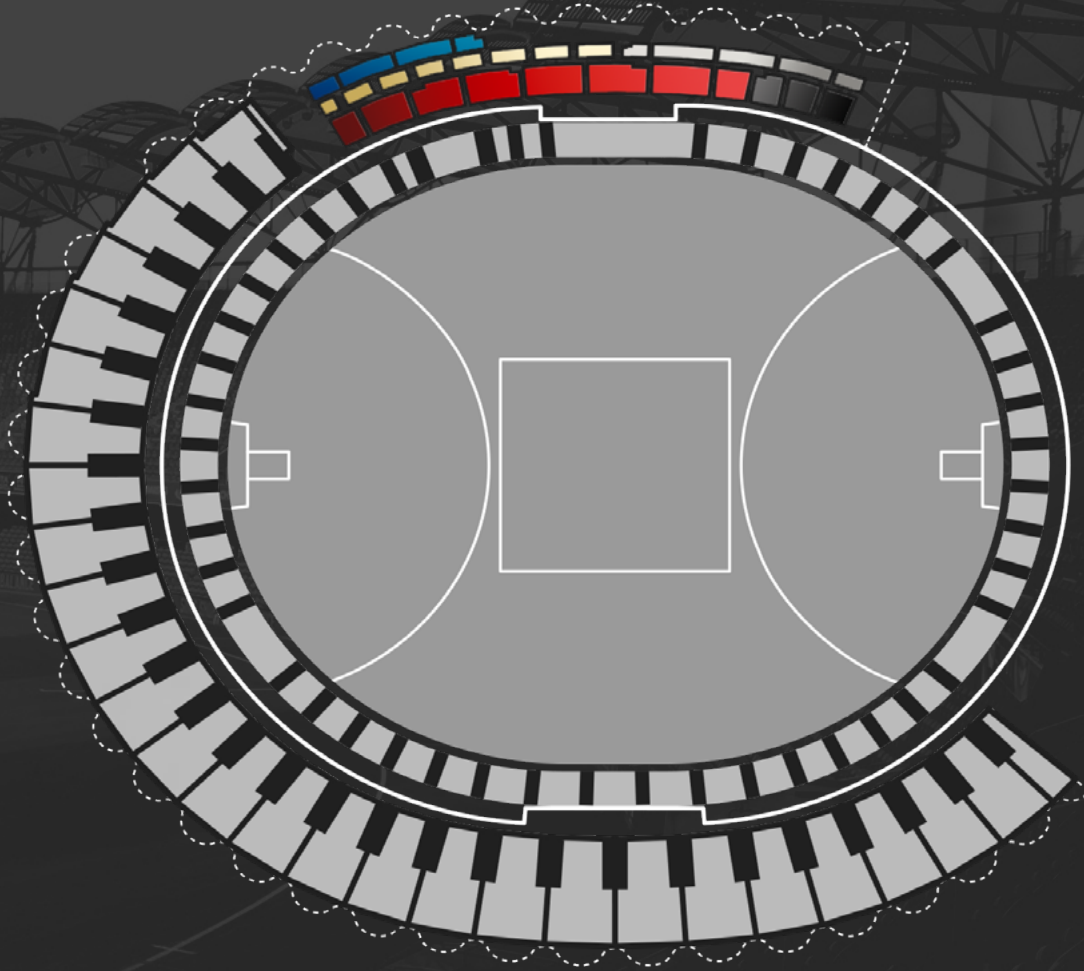

PEOPLE FIRST STADIUM MAP

CHAIRMAN'S
CLUB

PRESENTED BY **SIXT**

PRIVATE

SUITES

THE
LOUNGE
PRESENTED BY australia

The Rooftop